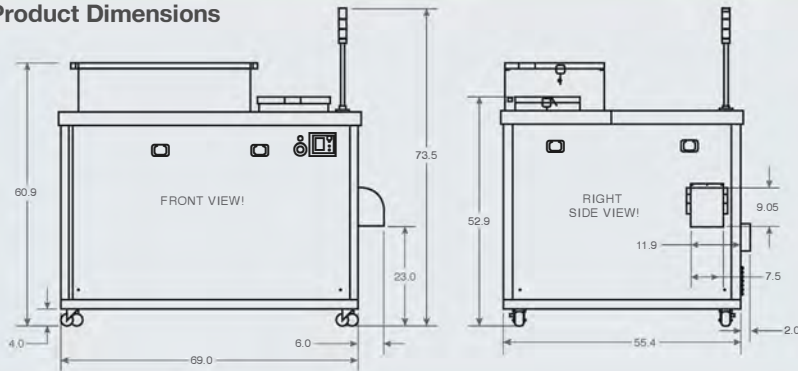

Required Clearances:

Top: 16" for lid up
 Sides: 30" side panel opening
 Back: 6" air exhaust
 Front: 30" front panel opening

Electrical:

220 volts
 60.0 amps
 60 cycle/Hz
 3 ph w/ ground

Main Unit:

Height: 73.5"
 Width: 69.0"
 Depth: 55.4"

Crated Dimensions:

Width: 90"
 Depth: 65"
 Height: 68"

Net Weight: 2200 pounds

Crated Weight: 2,543 pounds

Product Dimensions

Ventilation Specification

Standard Features

- Robust state-of-the-art technologies for aerobic digestion and drying.
- Proprietary microorganism formulations specific to type of waste generated.
- Stainless steel cabinet for easy cleaning and long life.
- Fully functional touchscreen control system.
- Autonomous 24/7 operation.
- Fully integrated safety and security monitoring, sensors and interlocks.
- Easy installation—just plug it in—no water supply or drainage required.
- Quiet, clean, cost effective, sanitary.
- Made in USA.