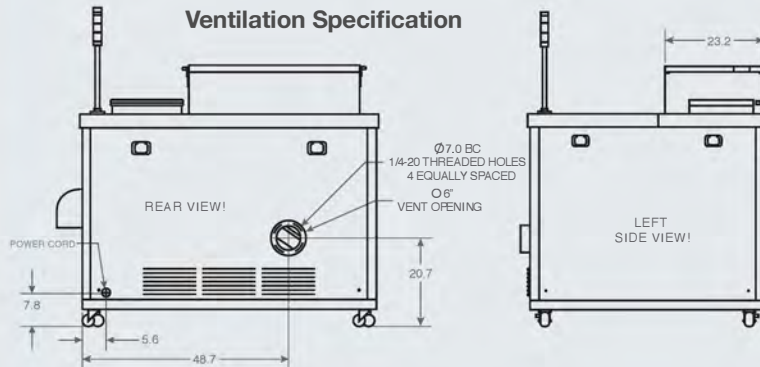

Required Clearances:

Top: 16" for lid up
 Sides: 30" side panel opening
 Back: 6" air exhaust
 Front: 30" front panel opening

Electrical:

220 volts
 60.0 amps
 60 cycle/Hz
 3 ph w/ ground

Main Unit:

Height: 73.5"
 Width: 69.0"
 Depth: 55.4"

Crated Dimensions:

Width: 90"
 Depth: 65"
 Height: 68"

Net Weight: 2200 pounds

Crated Weight: 2,543 pounds

Product Dimensions

Ventilation Specification

Standard Features

- Robust state-of-the-art technologies for aerobic digestion and drying.
- Proprietary microorganism formulations specific to type of waste generated.
- Stainless steel cabinet for easy cleaning and long life.
- Fully functional touchscreen control system.
- Autonomous 24/7 operation.
- Fully integrated safety and security monitoring, sensors and interlocks.
- Easy installation—just plug it in—no water supply or drainage required.
- Quiet, clean, cost effective, sanitary.
- Made in USA.