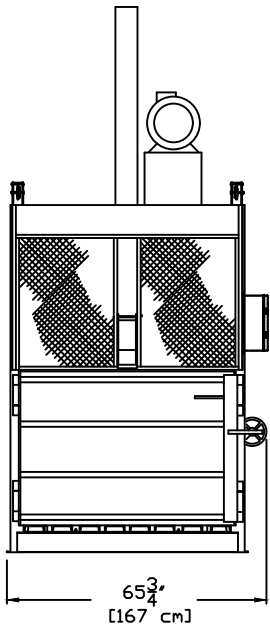

TITLE:

1800HD BALER

DWG. NO: AB401982R3

PTR BALER & COMPACTOR

CONTROL BOX  
SCALE = 2X

GATE DOWN

GATE UP

SHT 1 OF 2