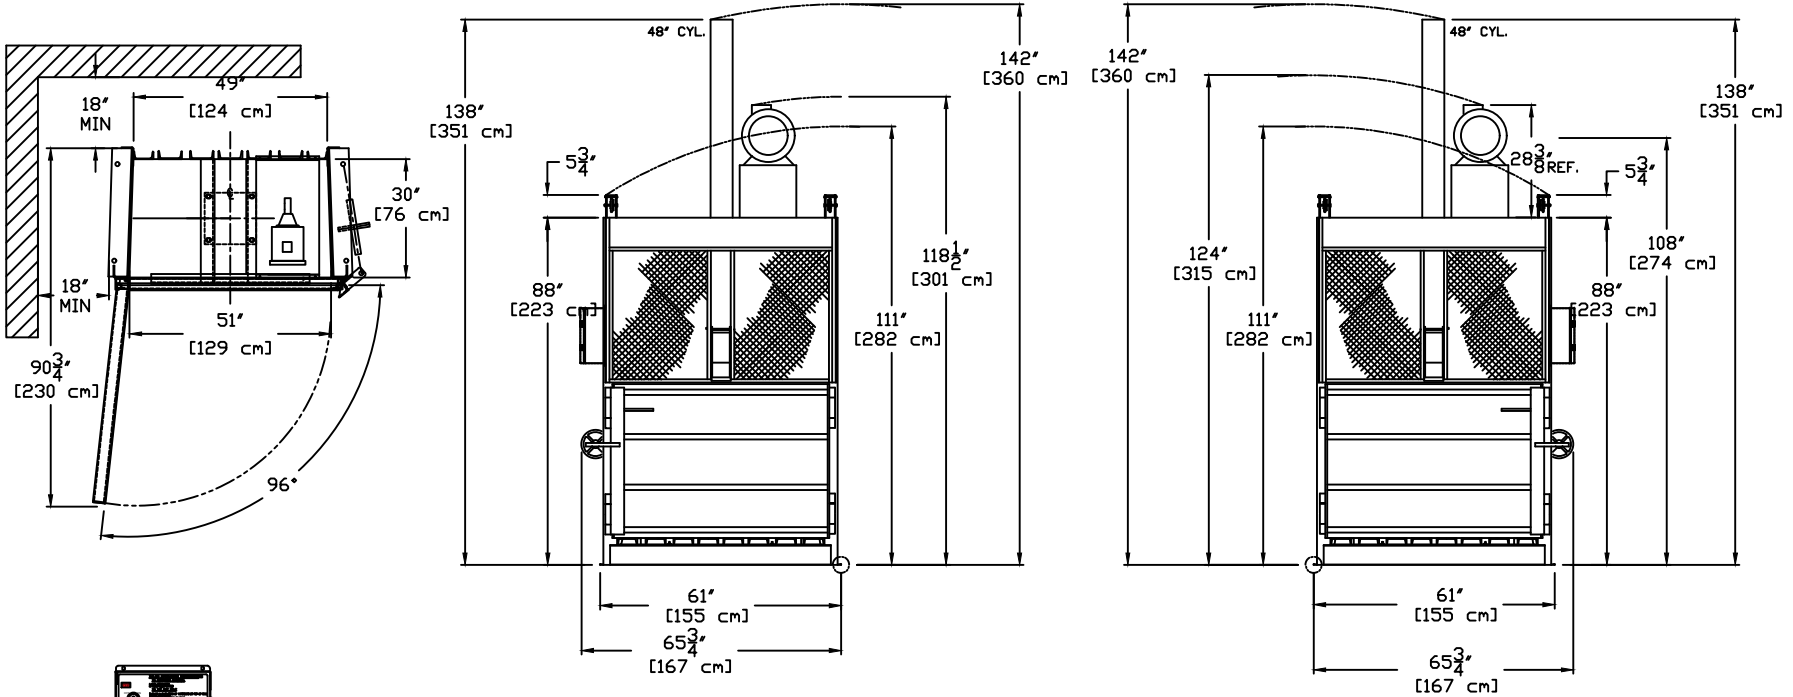

TITLE:

1800HD BALER

DWG. NO: AB401982R3

PTR BALER & COMPACTOR

CONTROL BOX  
SCALE = 2X

GATE DOWN

GATE UP

SHT 1 OF 2