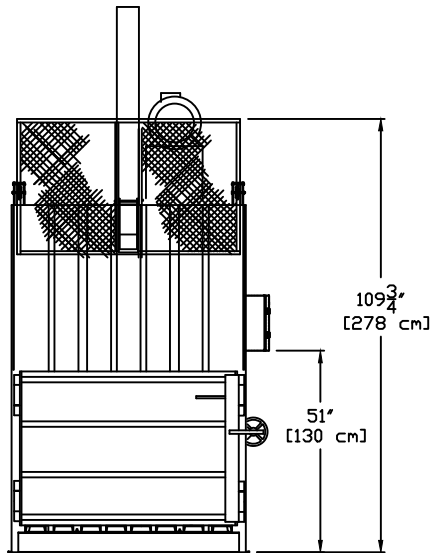

TITLE:

1800HD BALER

DWG. NO: AB401982R3

PTR BALER & COMPACTOR

CONTROL BOX  
SCALE = 2X

GATE DOWN

GATE UP