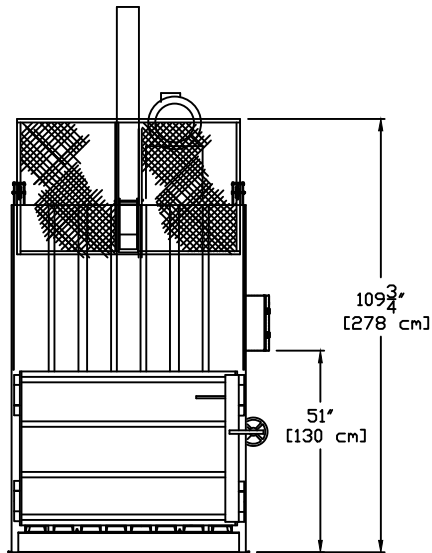

TITLE:

1800HD BALER

DWG. NO: AB401982R3

PTR BALER & COMPACTOR

CONTROL BOX  
SCALE = 2X

GATE DOWN

GATE UP

SHT 1 OF 2