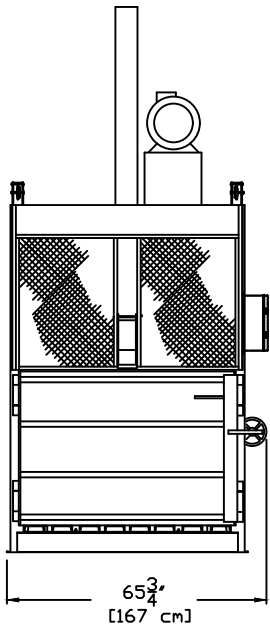

TITLE:

1800HD BALER

DWG. NO: AB401982R3

PTR BALER & COMPACTOR

CONTROL BOX  
SCALE = 2X

GATE DOWN

GATE UP