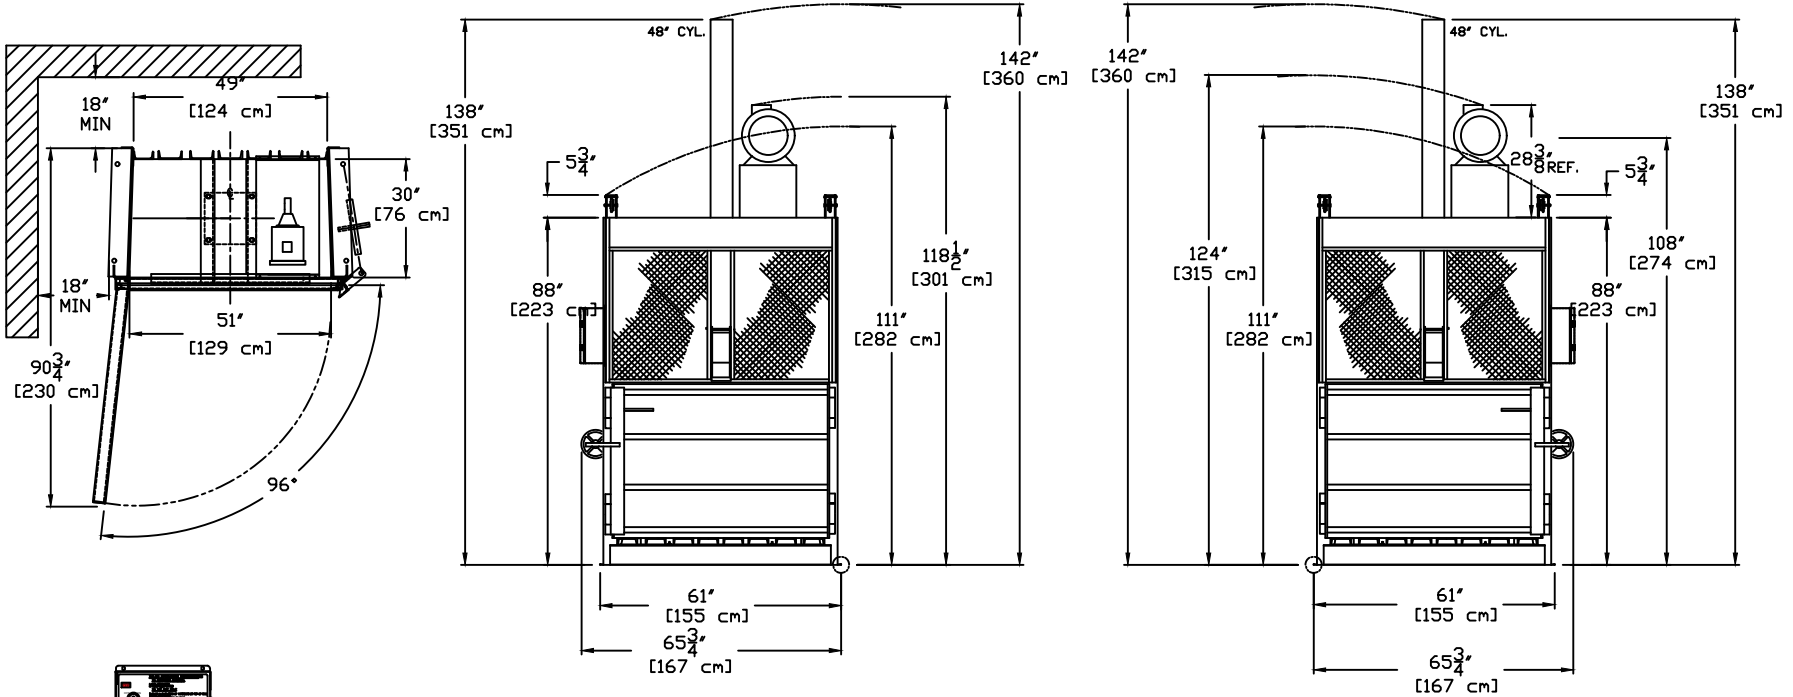

TITLE:

1800HD BALER

DWG. NO: AB401982R3

PTR BALER & COMPACTOR

CONTROL BOX  
SCALE = 2X

GATE DOWN

GATE UP