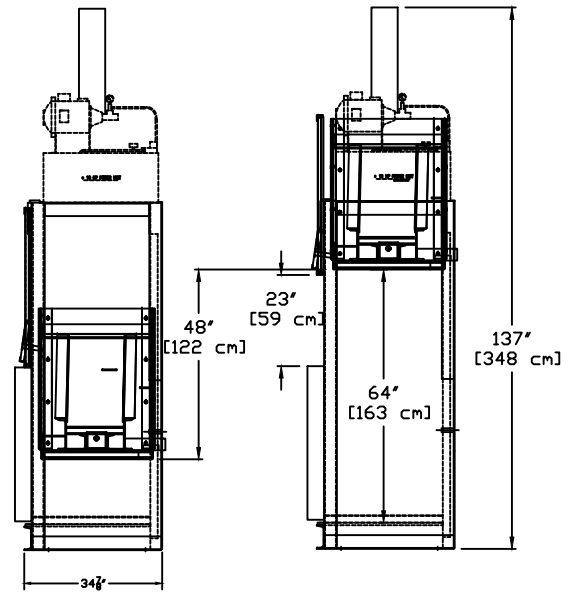

TITLE:

1800HD BALER

DWG. NO: AB401982R3

PTR BALER & COMPACTOR

CONTROL BOX  
SCALE = 2X

GATE DOWN

GATE UP

SHT 1 OF 2

BP 6-10-11