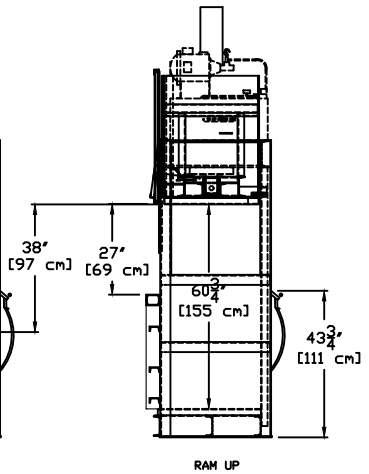

TITLE:

2318HD BALER

DWG. NO: AB401983R1

PTR BALER & COMPACTOR

ALL DIMENSION AND SPECIFICATIONS ARE FOR REFERENCE ONLY, ACTUAL DIMENSIONS AND PERFORMANCE CHARACTERISTICS MAY VARY.

CONTROL BOX
SCALE = 2X

SHT 1 OF 2