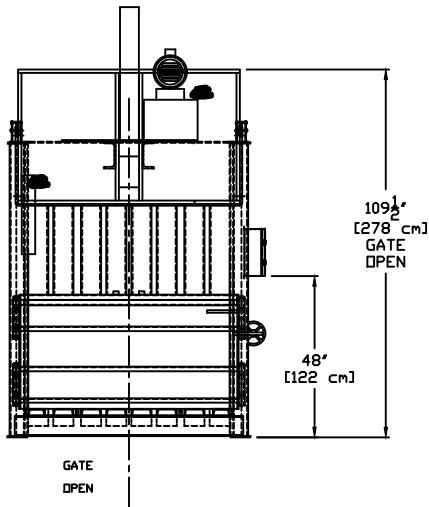

TITLE:

2318HD BALER

DWG. NO: AB401983R1

PTR BALER & COMPACTOR

ALL DIMENSION AND SPECIFICATIONS ARE FOR REFERENCE ONLY, ACTUAL DIMENSIONS AND PERFORMANCE CHARACTERISTICS MAY VARY.

CONTROL BOX
SCALE = 2X

SHT 1 OF 2