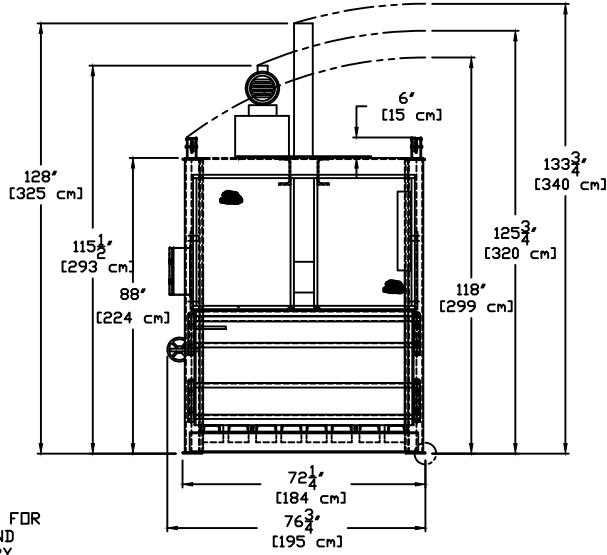

TITLE:

2318HD BALER

DWG. NO: AB401983R1

PTR BALER & COMPACTOR

ALL DIMENSION AND SPECIFICATIONS ARE FOR REFERENCE ONLY, ACTUAL DIMENSIONS AND PERFORMANCE CHARACTERISTICS MAY VARY.

CONTROL BOX
SCALE = 2X

SHT 1 OF 2