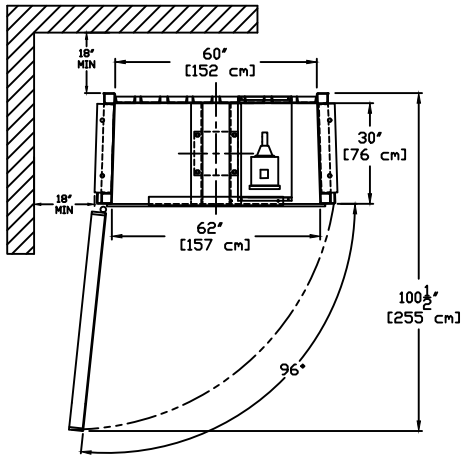

TITLE:

2318HD BALER

DWG. NO: AB401983R1

PTR BALER & COMPACTOR

ALL DIMENSION AND SPECIFICATIONS ARE FOR REFERENCE ONLY, ACTUAL DIMENSIONS AND PERFORMANCE CHARACTERISTICS MAY VARY.

CONTROL BOX
SCALE = 2X

SHT 1 OF 2