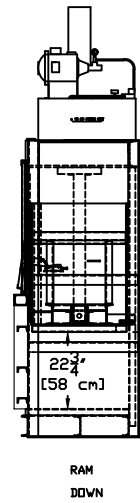

TITLE:

2318HD BALER

DWG. NO: AB401983R1

PTR BALER & COMPACTOR

ALL DIMENSION AND SPECIFICATIONS ARE FOR REFERENCE ONLY, ACTUAL DIMENSIONS AND PERFORMANCE CHARACTERISTICS MAY VARY.

CONTROL BOX
SCALE = 2X

SHT 1 OF 2