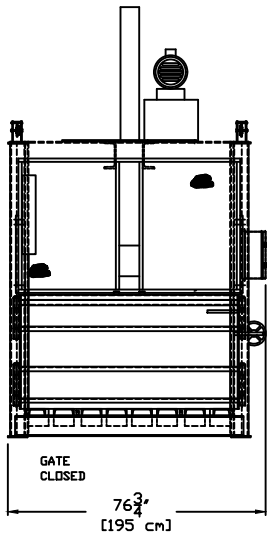

TITLE:

2318HD BALER

DWG. NO: AB401983R1

PTR BALER & COMPACTOR

ALL DIMENSION AND SPECIFICATIONS ARE FOR REFERENCE ONLY, ACTUAL DIMENSIONS AND PERFORMANCE CHARACTERISTICS MAY VARY.

CONTROL BOX
SCALE = 2X

SHT 1 OF 2