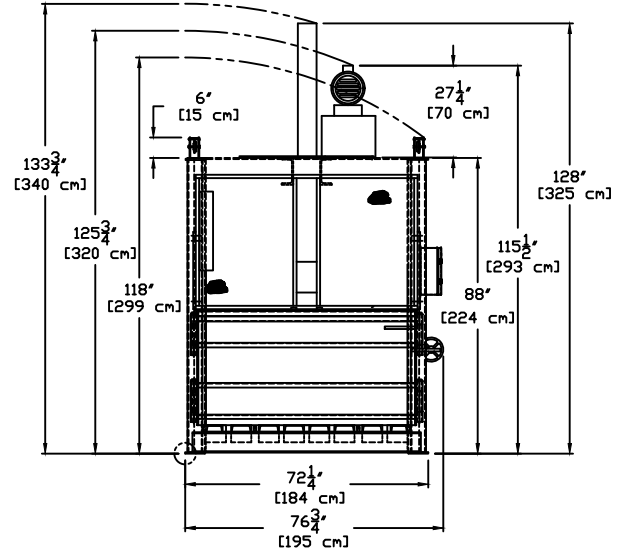

TITLE:

2318HD BALER

DWG. NO: AB401983R1

PTR BALER & COMPACTOR

ALL DIMENSION AND SPECIFICATIONS ARE FOR REFERENCE ONLY, ACTUAL DIMENSIONS AND PERFORMANCE CHARACTERISTICS MAY VARY.

CONTROL BOX
SCALE = 2X

SHT 1 OF 2