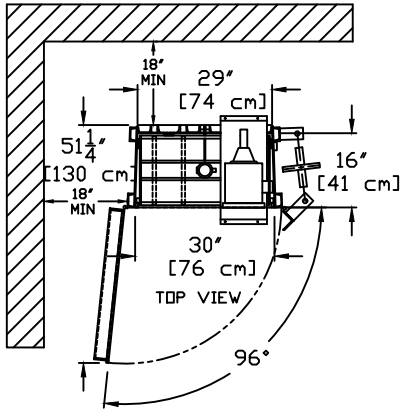

TITLE:

316 BALER

DWG. NO: AB4027994

CONTROL BOX
SCALE = 2X

ALL DIMENSION ARE FOR REFERENCE ONLY,
ACTUAL DIMENSION MAY VARY.

ALL DIMENSION ARE FOR REFERENCE ONLY,
ACTUAL DIMENSION MAY VARY.

PTR BALER & COMPACTOR