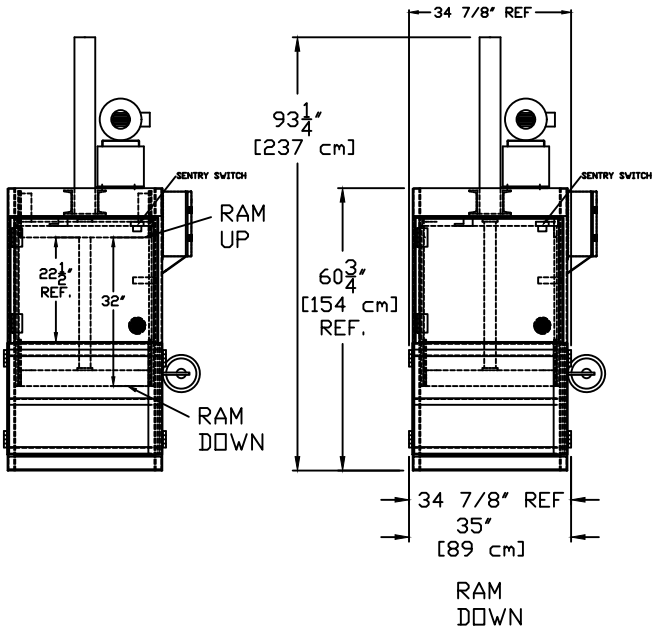

TITLE:

316 BALER

DWG. NO: AB4027994

CONTROL BOX
SCALE = 2X

ALL DIMENSION ARE FOR REFERENCE ONLY,
ACTUAL DIMENSION MAY VARY.

ALL DIMENSION ARE FOR REFERENCE ONLY,
ACTUAL DIMENSION MAY VARY.

PTR BALER & COMPACTOR