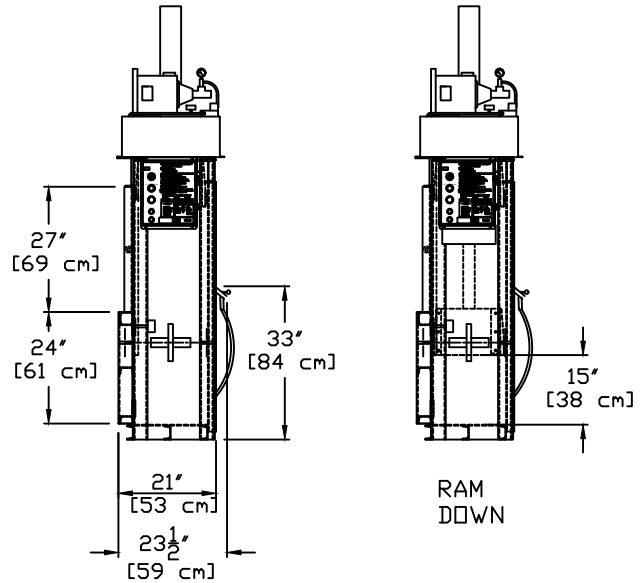

TITLE:

316 BALER

DWG. NO: AB4027994

CONTROL BOX
SCALE = 2X

ALL DIMENSION ARE FOR REFERENCE ONLY,
ACTUAL DIMENSION MAY VARY.

ALL DIMENSION ARE FOR REFERENCE ONLY,
ACTUAL DIMENSION MAY VARY.

PTR BALER & COMPACTOR