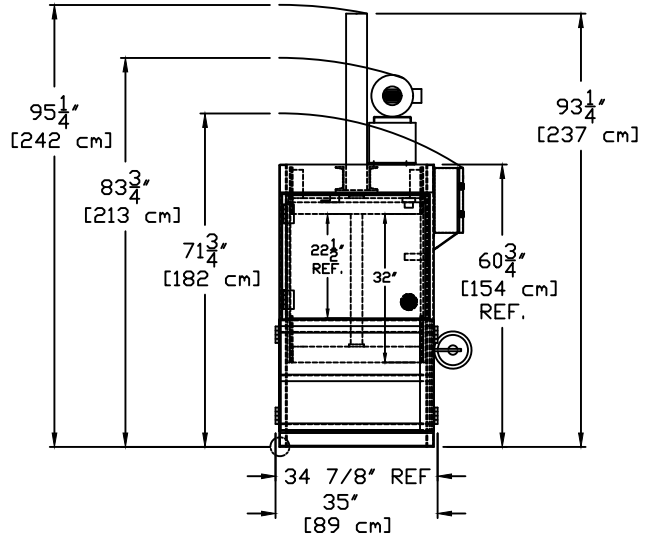

TITLE:

316 BALER

DWG. NO: AB4027994

CONTROL BOX
SCALE = 2X

ALL DIMENSION ARE FOR REFERENCE ONLY,
ACTUAL DIMENSION MAY VARY.

ALL DIMENSION ARE FOR REFERENCE ONLY,
ACTUAL DIMENSION MAY VARY.

PTR BALER & COMPACTOR