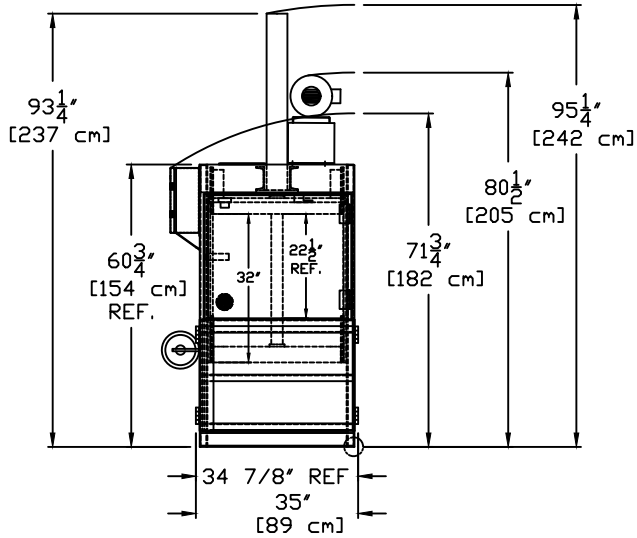

TITLE:

316 BALER

DWG. NO: AB4027994

CONTROL BOX
SCALE = 2X

ALL DIMENSION ARE FOR REFERENCE ONLY,
ACTUAL DIMENSION MAY VARY.

ALL DIMENSION ARE FOR REFERENCE ONLY,
ACTUAL DIMENSION MAY VARY.

PTR BALER & COMPACTOR