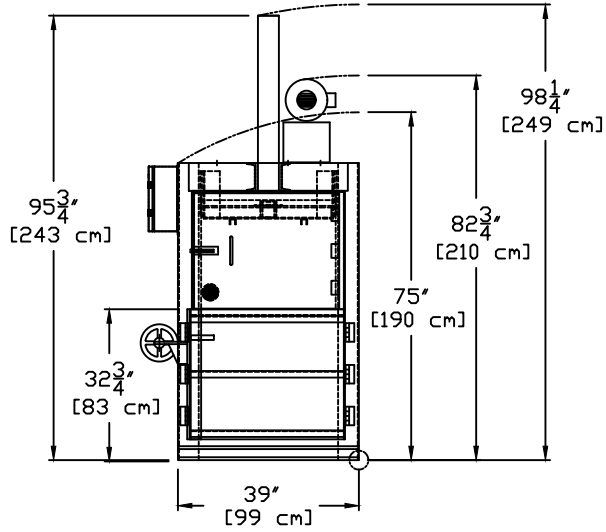

TITLE: 324HD BALER

CONTROL BOX  
SCALE = 2X

ALL DIMENSION ARE FOR REFERENCE ONLY,  
ACTUAL DIMENSION MAY VARY.

ALL DIMENSION ARE FOR REFERENCE ONLY,  
ACTUAL DIMENSION MAY VARY.

SH1 1 OF 2

DWG. N04AB404617R3

BP 4-5-11

PTR BALER & COMPACTOR