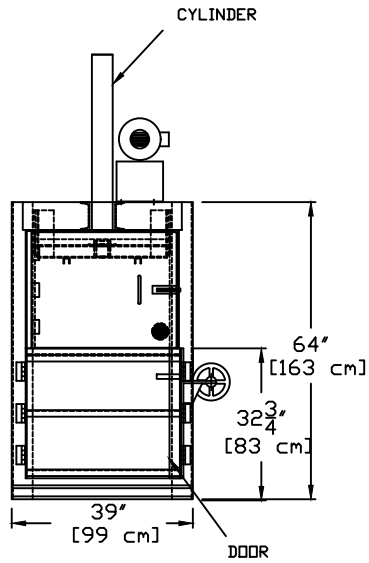

TITLE: 324HD BALER

CONTROL BOX
SCALE = 2X

ALL DIMENSION ARE FOR REFERENCE ONLY,
ACTUAL DIMENSION MAY VARY.

ALL DIMENSION ARE FOR REFERENCE ONLY,
ACTUAL DIMENSION MAY VARY.

SH1 1 OF 2

DWG. N04AB404617R3

BP 4-5-11