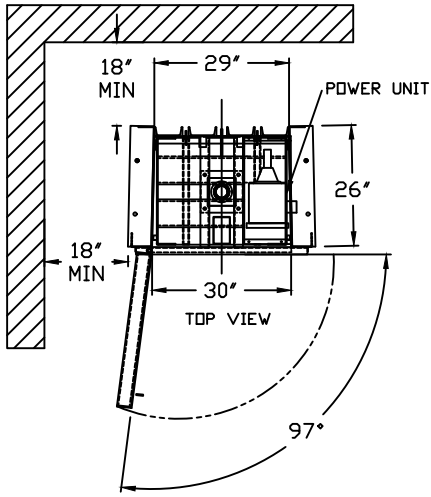

TITLE: 324HD BALER

CONTROL BOX  
SCALE = 2X

ALL DIMENSION ARE FOR REFERENCE ONLY,  
ACTUAL DIMENSION MAY VARY.

ALL DIMENSION ARE FOR REFERENCE ONLY,  
ACTUAL DIMENSION MAY VARY.

SH1 1 OF 2

DWG. N04AB404617R3