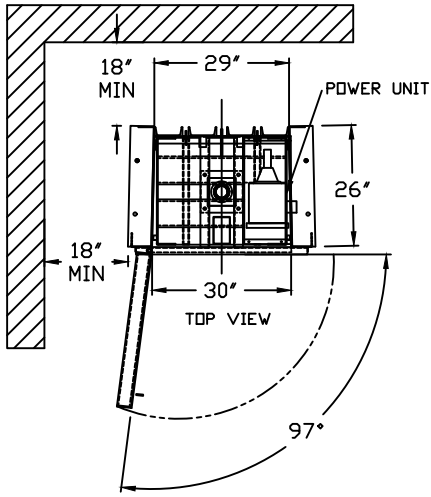

TITLE: 324HD BALER

CONTROL BOX
SCALE = 2X

ALL DIMENSION ARE FOR REFERENCE ONLY,
ACTUAL DIMENSION MAY VARY.

ALL DIMENSION ARE FOR REFERENCE ONLY,
ACTUAL DIMENSION MAY VARY.

SH1 1 OF 2

DWG. N04AB404617R3

BP 4-5-11