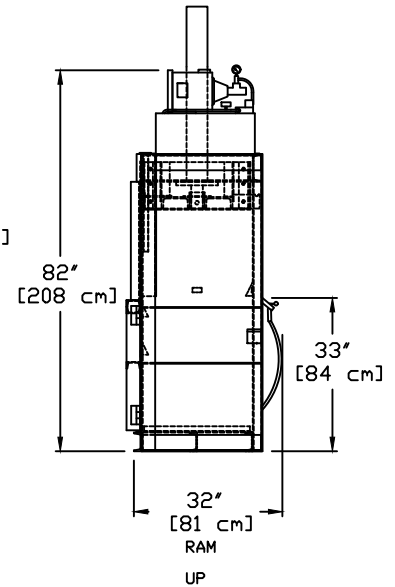

TITLE: 324HD BALER

CONTROL BOX  
SCALE = 2X

ALL DIMENSION ARE FOR REFERENCE ONLY,  
ACTUAL DIMENSION MAY VARY.

ALL DIMENSION ARE FOR REFERENCE ONLY,  
ACTUAL DIMENSION MAY VARY.

SH1 1 OF 2

DWG. N04AB404617R3

BP 4-5-11

PTR BALER & COMPACTOR