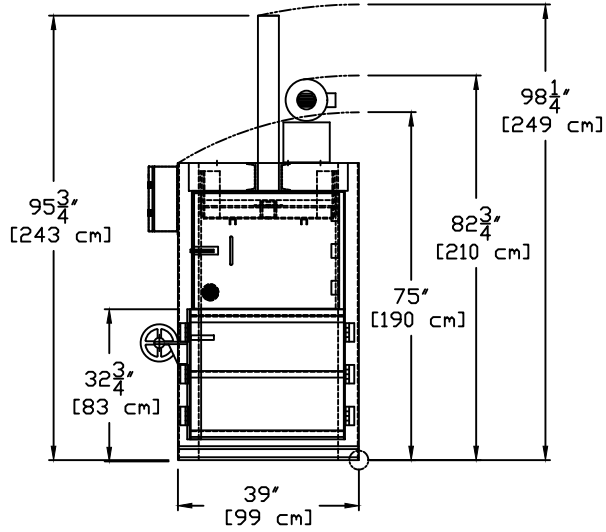

TITLE: 324HD BALER

CONTROL BOX
SCALE = 2X

ALL DIMENSION ARE FOR REFERENCE ONLY,
ACTUAL DIMENSION MAY VARY.

ALL DIMENSION ARE FOR REFERENCE ONLY,
ACTUAL DIMENSION MAY VARY.

SH1 1 OF 2

DWG. N04AB404617R3

BP 4-5-11