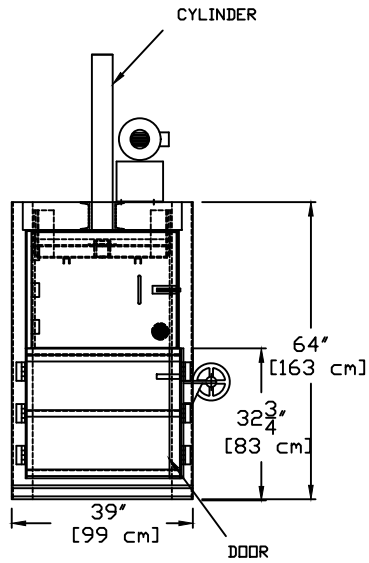

TITLE: 324HD BALER

CONTROL BOX  
SCALE = 2X

ALL DIMENSION ARE FOR REFERENCE ONLY,  
ACTUAL DIMENSION MAY VARY.

ALL DIMENSION ARE FOR REFERENCE ONLY,  
ACTUAL DIMENSION MAY VARY.

SH1 1 OF 2

DWG. N04AB404617R3

BP 4-5-11

PTR BALER & COMPACTOR