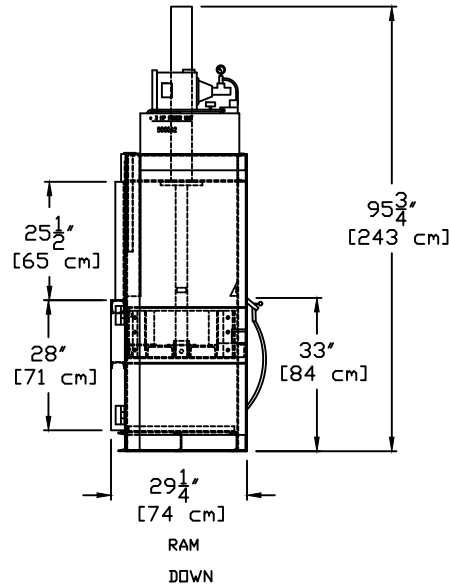

TITLE: 324HD BALER

CONTROL BOX
SCALE = 2X

ALL DIMENSION ARE FOR REFERENCE ONLY,
ACTUAL DIMENSION MAY VARY.

ALL DIMENSION ARE FOR REFERENCE ONLY,
ACTUAL DIMENSION MAY VARY.

SH1 1 OF 2

DWG. N04AB404617R3

BP 4-5-11