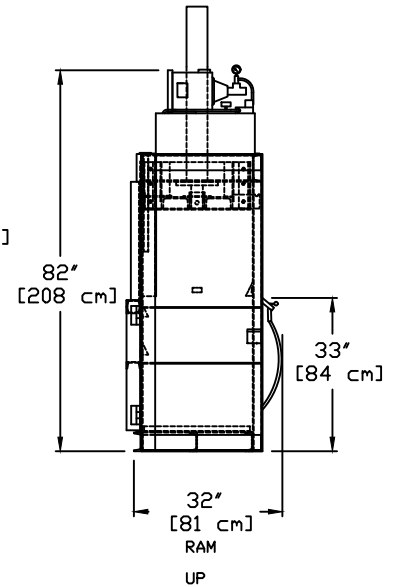

TITLE: 324HD BALER

CONTROL BOX
SCALE = 2X

ALL DIMENSION ARE FOR REFERENCE ONLY,
ACTUAL DIMENSION MAY VARY.

ALL DIMENSION ARE FOR REFERENCE ONLY,
ACTUAL DIMENSION MAY VARY.

SH1 1 OF 2

DWG. N04AB404617R3

BP 4-5-11