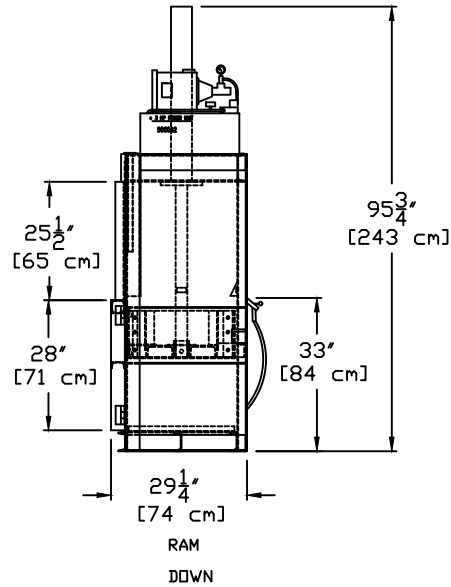

TITLE: 324HD BALER

CONTROL BOX  
SCALE = 2X

ALL DIMENSION ARE FOR REFERENCE ONLY,  
ACTUAL DIMENSION MAY VARY.

ALL DIMENSION ARE FOR REFERENCE ONLY,  
ACTUAL DIMENSION MAY VARY.

SH1 1 OF 2

DWG. N04AB404617R3

BP 4-5-11

PTR BALER & COMPACTOR