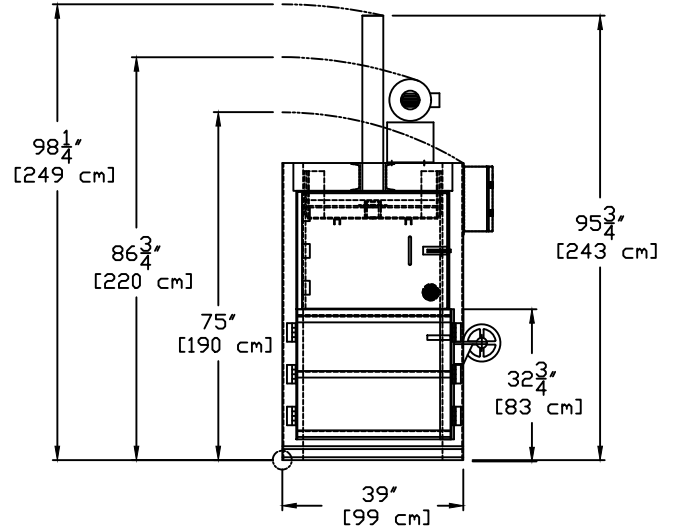

TITLE: 324HD BALER

CONTROL BOX
SCALE = 2X

ALL DIMENSION ARE FOR REFERENCE ONLY,
ACTUAL DIMENSION MAY VARY.

ALL DIMENSION ARE FOR REFERENCE ONLY,
ACTUAL DIMENSION MAY VARY.

SH1 1 OF 2

DWG. N04AB404617R3

BP 4-5-11