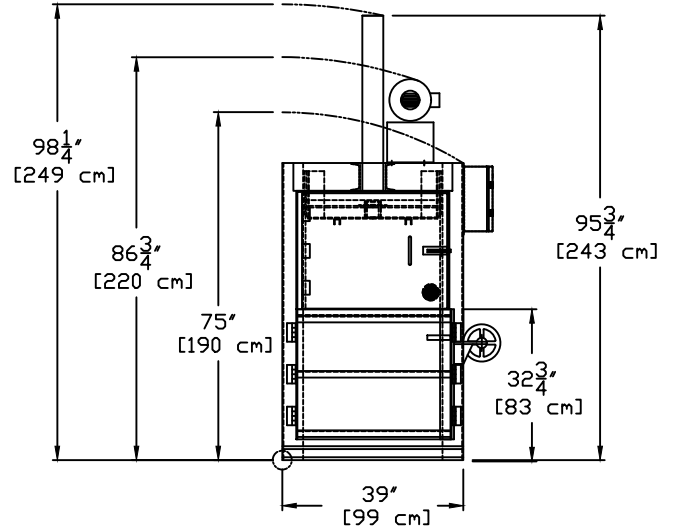

TITLE: 324HD BALER

CONTROL BOX  
SCALE = 2X

ALL DIMENSION ARE FOR REFERENCE ONLY,  
ACTUAL DIMENSION MAY VARY.

ALL DIMENSION ARE FOR REFERENCE ONLY,  
ACTUAL DIMENSION MAY VARY.

SH1 1 OF 2

DWG. N04AB404617R3

BP 4-5-11

PTR BALER & COMPACTOR