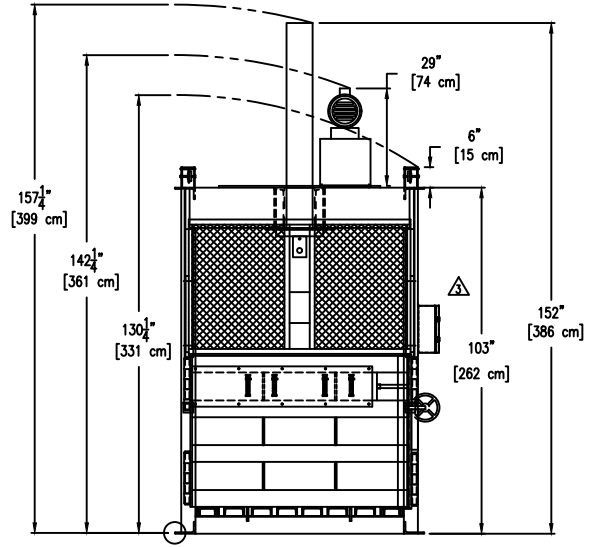

TITLE:

5000HD BALER

DWG. NO: AB404763R4

PTR BALER & COMPACTOR

CONTROL BOX
SCALE = 2X

ALL DIMENSION ARE FOR REFERENCE ONLY, ACTUAL DIMENSION MAY VARY.

SHT 1 OF 2

DH 8-13-14
BP 6-10-11