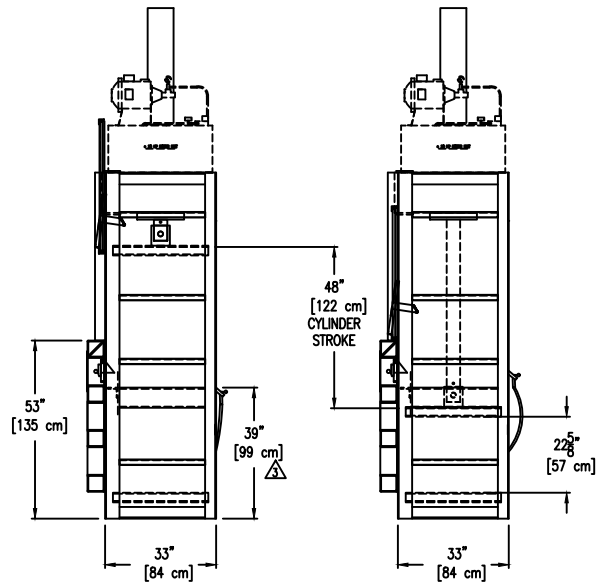

TITLE:

5000HD BALER

DWG. NO: AB404763R4

PTR BALER & COMPACTOR

CONTROL BOX
SCALE = 2X

ALL DIMENSION ARE FOR REFERENCE ONLY, ACTUAL DIMENSION MAY VARY.

SHT 1 OF 2

DH 8-13-14
BP 6-10-11