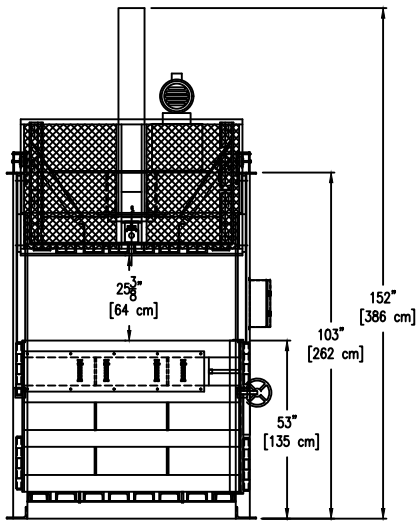

TITLE:

5000HD BALER

DWG. NO: AB404763R4

PTR BALER & COMPACTOR

CONTROL BOX
SCALE = 2X

ALL DIMENSION ARE FOR REFERENCE ONLY, ACTUAL DIMENSION MAY VARY.

SHT 1 OF 2

DH 8-13-14
BP 6-10-11