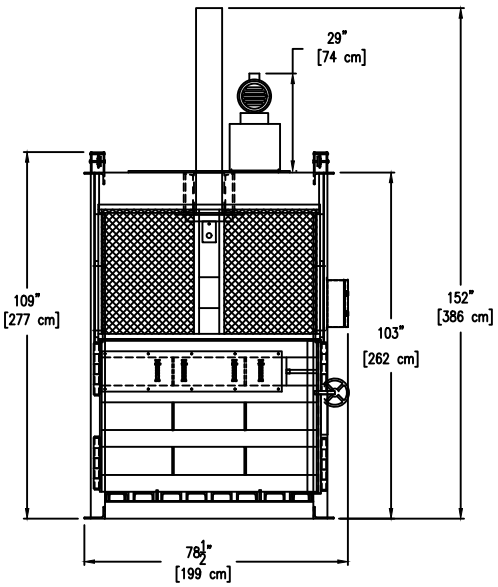

TITLE:

5000HD BALER

DWG. NO: AB404763R4

PTR BALER & COMPACTOR

CONTROL BOX
SCALE = 2X

ALL DIMENSION ARE FOR REFERENCE ONLY, ACTUAL DIMENSION MAY VARY.

SHT 1 OF 2

DH 8-13-14
BP 6-10-11