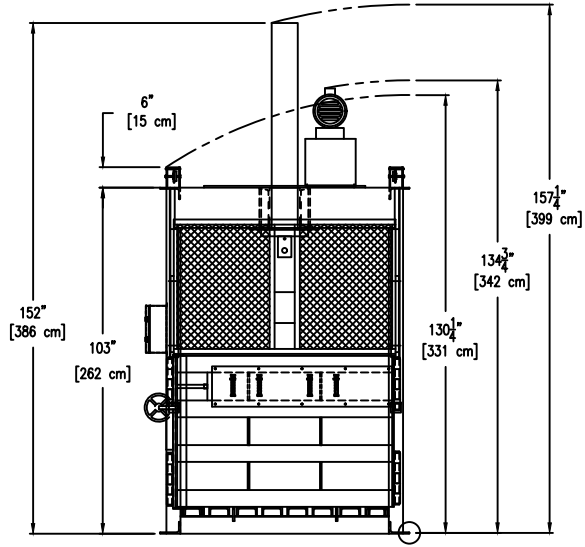

TITLE:

5000HD BALER

DWG. NO: AB404763R4

PTR BALER & COMPACTOR

CONTROL BOX
SCALE = 2X

ALL DIMENSION ARE FOR REFERENCE ONLY, ACTUAL DIMENSION MAY VARY.

SHT 1 OF 2

DH 8-13-14
BP 6-10-11