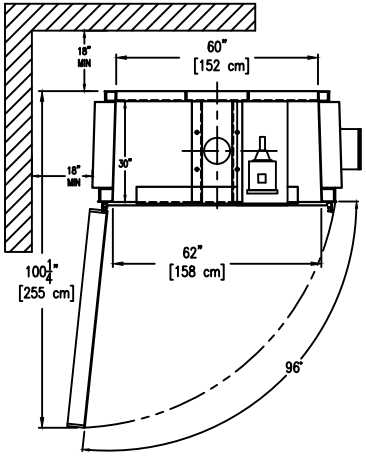

TITLE:

5000HD BALER

DWG. NO: AB404763R4

PTR BALER & COMPACTOR

CONTROL BOX
SCALE = 2X

ALL DIMENSION ARE FOR REFERENCE ONLY, ACTUAL DIMENSION MAY VARY.

SHT 1 OF 2

DH 8-13-14
BP 6-10-11