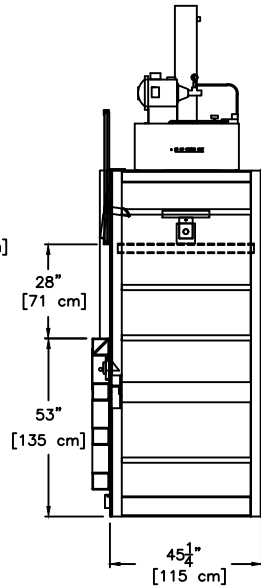

TITLE:

7200HD BALER

DWG. NO: AB404934

ALL DIMENSION AND SPECIFICATIONS ARE FOR REFERENCE ONLY, ACTUAL DIMENSIONS AND PERFORMANCE CHARACTERISTICS MAY VARY.

CONTROL BOX  
SCALE = 2X

GATE  
CLOSED

GATE  
OPEN

RAM  
DOWN

RAM  
UP

SHT 1 OF 2

BP 7-27-11

PTR BALER & COMPACTOR