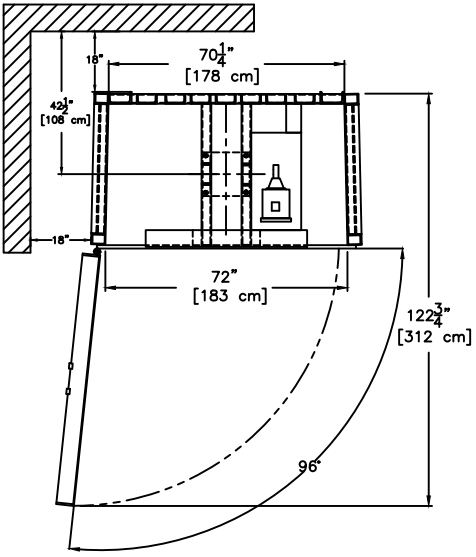

TITLE:

7200HD BALER

DWG. NO: AB404934

ALL DIMENSION AND SPECIFICATIONS ARE FOR REFERENCE ONLY, ACTUAL DIMENSIONS AND PERFORMANCE CHARACTERISTICS MAY VARY.

CONTROL BOX  
SCALE = 2X

GATE  
CLOSED

GATE  
OPEN

RAM  
DOWN