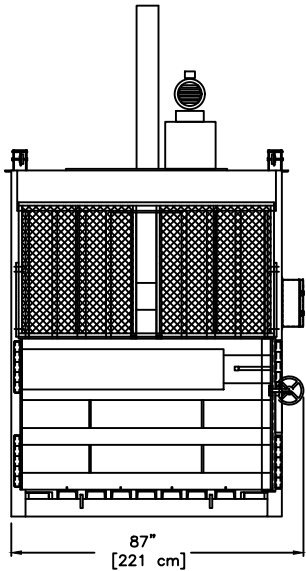

TITLE:

7200HD BALER

DWG. NO: AB404934

ALL DIMENSION AND SPECIFICATIONS ARE FOR REFERENCE ONLY, ACTUAL DIMENSIONS AND PERFORMANCE CHARACTERISTICS MAY VARY.

CONTROL BOX  
SCALE = 2X

GATE  
CLOSED

GATE  
OPEN

RAM  
DOWN

RAM  
UP

SHT 1 OF 2

BP 7-27-11

PTR BALER & COMPACTOR