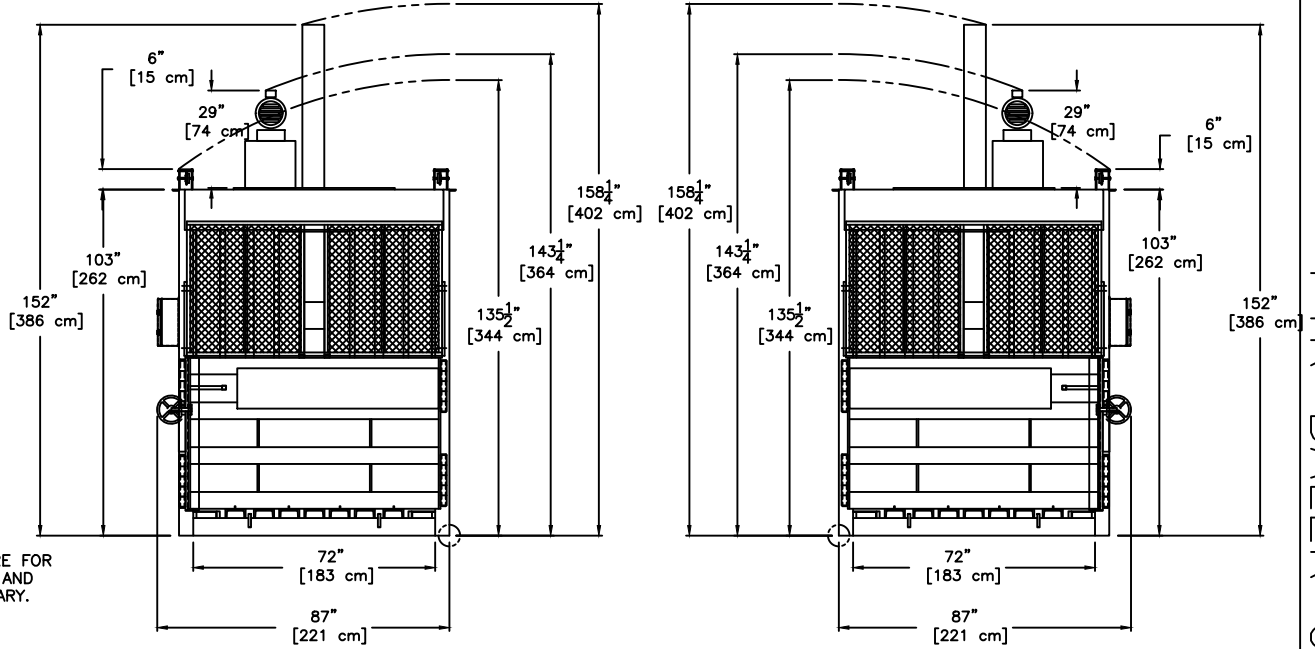

TITLE:

7200HD BALER

DWG. NO: AB404934

ALL DIMENSION AND SPECIFICATIONS ARE FOR REFERENCE ONLY, ACTUAL DIMENSIONS AND PERFORMANCE CHARACTERISTICS MAY VARY.

CONTROL BOX  
SCALE = 2X

GATE  
CLOSED

GATE  
OPEN

RAM  
DOWN

RAM  
UP

SHT 1 OF 2

BP 7-27-11

PTR BALER & COMPACTOR