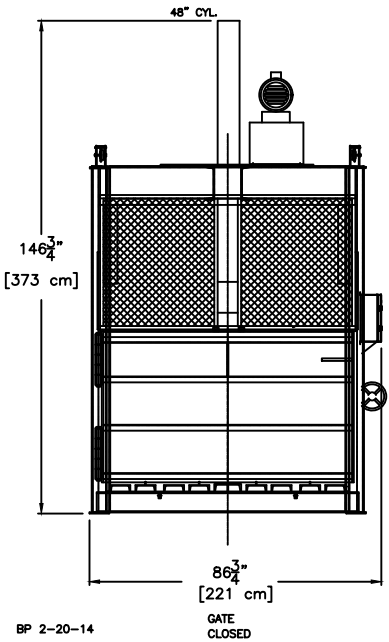

TITLE:

7230 BALER

DWG. NO: AB401754R2

CONTROL BOX  
SCALE = 2X

ALL DIMENSION AND SPECIFICATIONS ARE FOR REFERENCE ONLY, ACTUAL DIMENSIONS AND PERFORMANCE CHARACTERISTICS MAY VARY.

SHT 1 OF 2

BP 2-20-14

PTR BALER & COMPACTOR