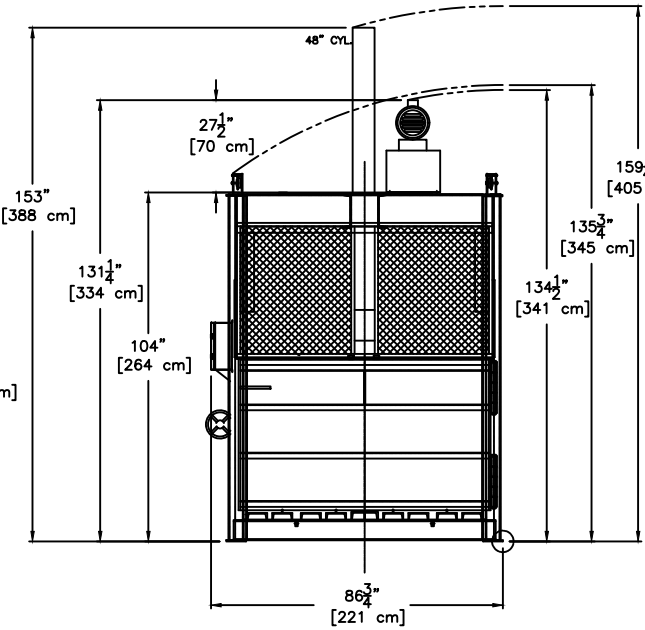

TITLE:

7230 BALER

DWG. NO: AB401754R2

CONTROL BOX  
SCALE = 2X

ALL DIMENSION AND SPECIFICATIONS ARE FOR REFERENCE ONLY, ACTUAL DIMENSIONS AND PERFORMANCE CHARACTERISTICS MAY VARY.

SHT 1 OF 2

BP 2-20-14

PTR BALER & COMPACTOR