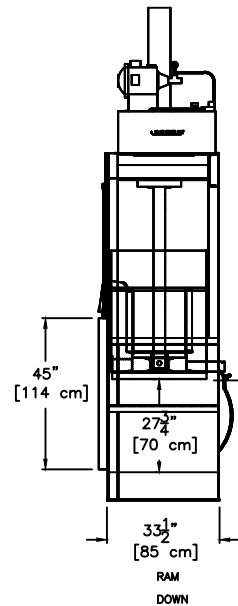

TITLE:

7230 BALER

DWG. NO: AB401754R2

CONTROL BOX  
SCALE = 2X

ALL DIMENSION AND SPECIFICATIONS ARE FOR REFERENCE ONLY, ACTUAL DIMENSIONS AND PERFORMANCE CHARACTERISTICS MAY VARY.

SHT 1 OF 2

BP 2-20-14

PTR BALER & COMPACTOR