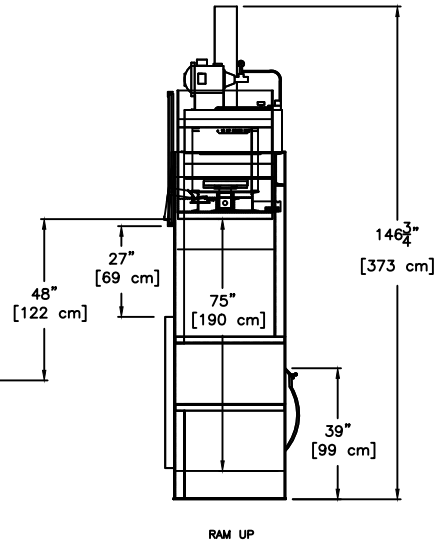

TITLE:

7230 BALER

DWG. NO: AB401754R2

CONTROL BOX  
SCALE = 2X

ALL DIMENSION AND SPECIFICATIONS ARE FOR REFERENCE ONLY, ACTUAL DIMENSIONS AND PERFORMANCE CHARACTERISTICS MAY VARY.

SHT 1 OF 2

BP 2-20-14

PTR BALER & COMPACTOR