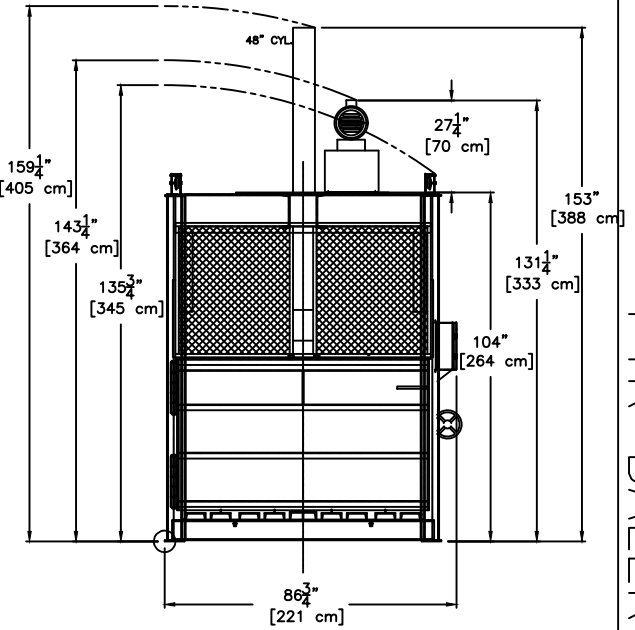

TITLE:

7230 BALER

DWG. NO: AB401754R2

CONTROL BOX  
SCALE = 2X

ALL DIMENSION AND SPECIFICATIONS ARE FOR REFERENCE ONLY, ACTUAL DIMENSIONS AND PERFORMANCE CHARACTERISTICS MAY VARY.

SHT 1 OF 2

BP 2-20-14

PTR BALER & COMPACTOR