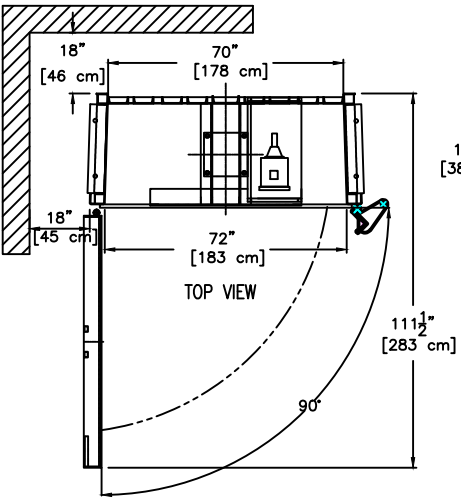

TITLE:

7230 BALER

DWG. NO: AB401754R2

CONTROL BOX  
SCALE = 2X

ALL DIMENSION AND SPECIFICATIONS ARE FOR REFERENCE ONLY, ACTUAL DIMENSIONS AND PERFORMANCE CHARACTERISTICS MAY VARY.

SHT 1 OF 2

BP 2-20-14

PTR BALER & COMPACTOR