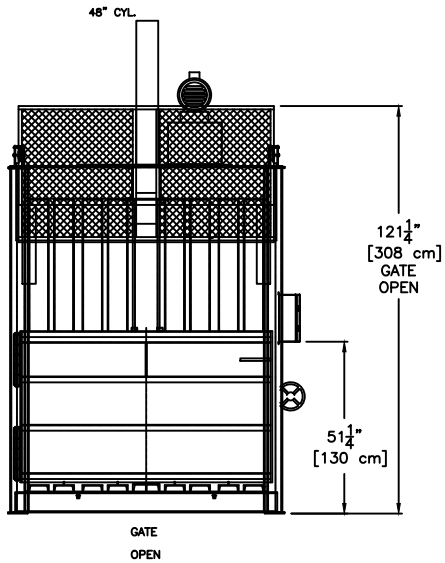

TITLE:

7230 BALER

DWG. NO: AB401754R2

CONTROL BOX  
SCALE = 2X

ALL DIMENSION AND SPECIFICATIONS ARE FOR REFERENCE ONLY, ACTUAL DIMENSIONS AND PERFORMANCE CHARACTERISTICS MAY VARY.

SHT 1 OF 2

BP 2-20-14

PTR BALER & COMPACTOR