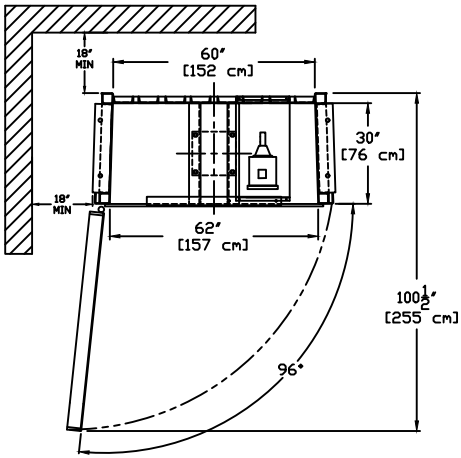

TITLE:

2300HD BALER

DWG. N04B402200R6

PTR BALER & COMPACTOR

CONTROL BOX
SCALE = 2X

ALL DIMENSION AND SPECIFICATIONS ARE FOR REFERENCE ONLY, ACTUAL DIMENSIONS AND PERFORMANCE CHARACTERISTICS MAY VARY.

SHT 1 OF 3