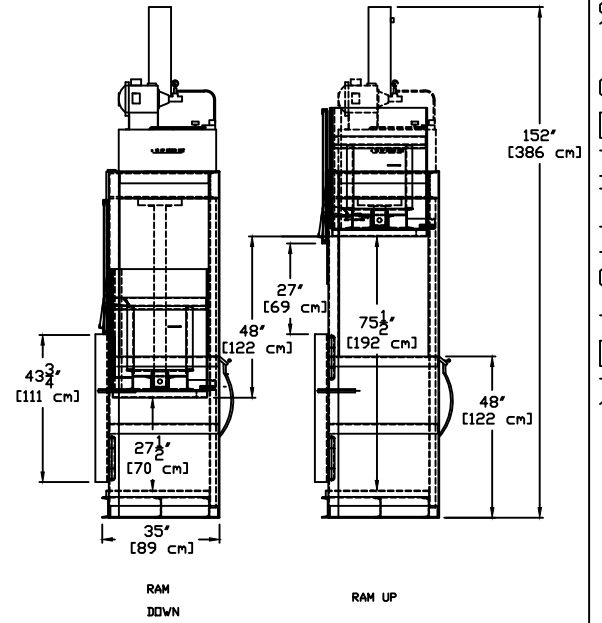

TITLE:

2300HD BALER

DWG. N04B402200R6

PTR BALER & COMPACTOR

CONTROL BOX
SCALE = 2X

ALL DIMENSION AND SPECIFICATIONS ARE FOR REFERENCE ONLY, ACTUAL DIMENSIONS AND PERFORMANCE CHARACTERISTICS MAY VARY.

SHT 1 OF 3

BP 6-10-11