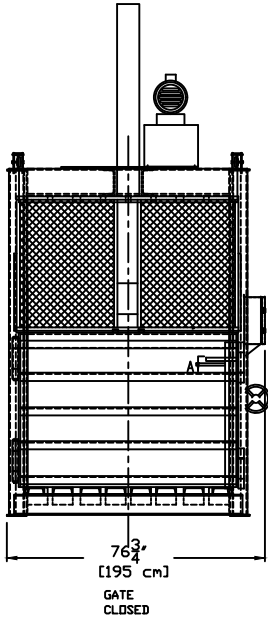

TITLE:

2300HD BALER

DWG. N04B402200R6

PTR BALER & COMPACTOR

CONTROL BOX
SCALE = 2X

ALL DIMENSION AND SPECIFICATIONS ARE FOR REFERENCE ONLY, ACTUAL DIMENSIONS AND PERFORMANCE CHARACTERISTICS MAY VARY.

SHT 1 OF 3