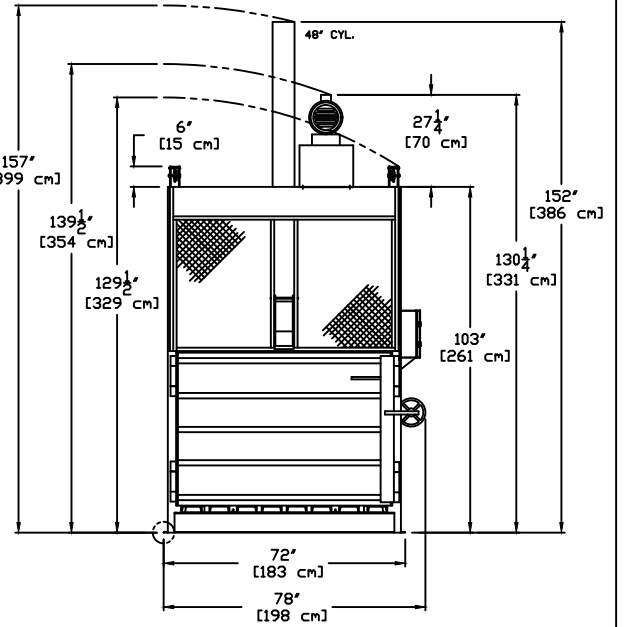

TITLE:

2300HD BALER

DWG. N04B402200R6

PTR BALER & COMPACTOR

CONTROL BOX
SCALE = 2X

ALL DIMENSION AND SPECIFICATIONS ARE FOR REFERENCE ONLY, ACTUAL DIMENSIONS AND PERFORMANCE CHARACTERISTICS MAY VARY.

SHT 1 OF 3