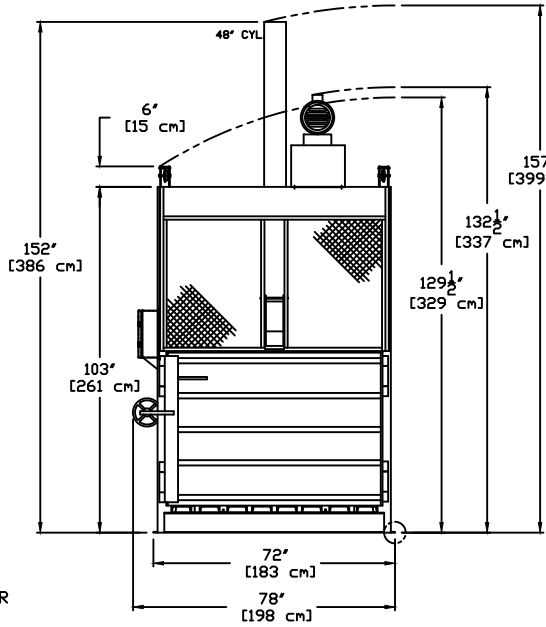

TITLE:

2300HD BALER

DWG. N04B402200R6

PTR BALER & COMPACTOR

CONTROL BOX
SCALE = 2X

ALL DIMENSION AND SPECIFICATIONS ARE FOR REFERENCE ONLY, ACTUAL DIMENSIONS AND PERFORMANCE CHARACTERISTICS MAY VARY.

SHT 1 OF 3