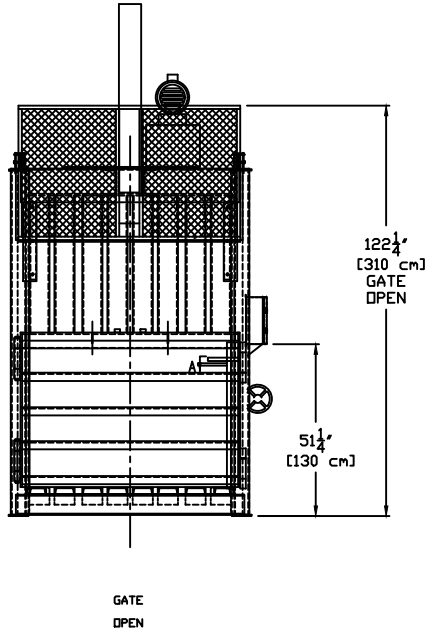

TITLE:

2300HD BALER

DWG. N04B402200R6

PTR BALER & COMPACTOR

CONTROL BOX
SCALE = 2X

ALL DIMENSION AND SPECIFICATIONS ARE FOR REFERENCE ONLY, ACTUAL DIMENSIONS AND PERFORMANCE CHARACTERISTICS MAY VARY.

SHT 1 OF 3