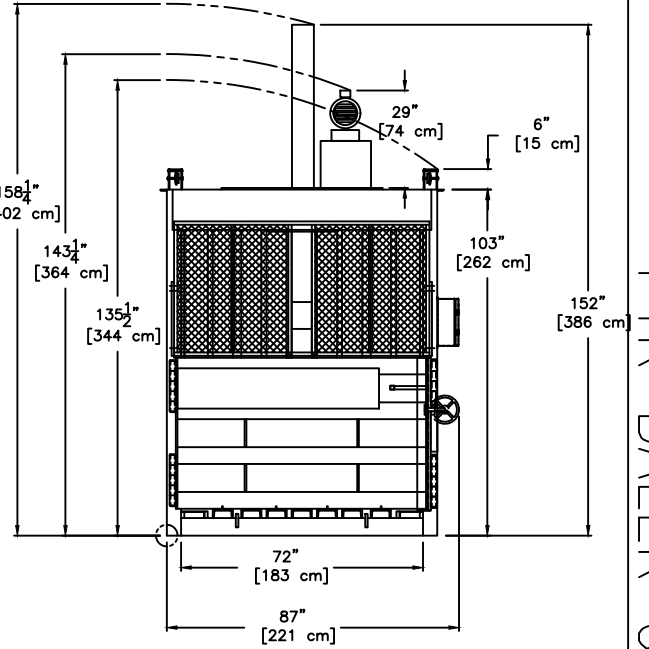

TITLE:

7200HD BALER

DWG. NO: AB404934

ALL DIMENSION AND SPECIFICATIONS ARE FOR REFERENCE ONLY, ACTUAL DIMENSIONS AND PERFORMANCE CHARACTERISTICS MAY VARY.

CONTROL BOX  
SCALE = 2X

GATE  
CLOSED

GATE  
OPEN

RAM  
DOWN

RAM  
UP

SHT 1 OF 2

BP 7-27-11

PTR BALER & COMPACTOR