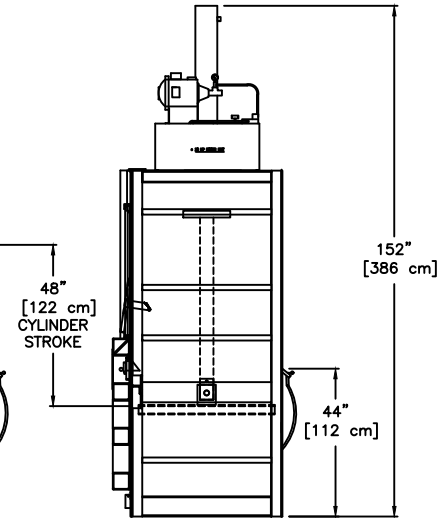

TITLE:

7200HD BALER

DWG. NO: AB404934

ALL DIMENSION AND SPECIFICATIONS ARE FOR REFERENCE ONLY, ACTUAL DIMENSIONS AND PERFORMANCE CHARACTERISTICS MAY VARY.

CONTROL BOX  
SCALE = 2X

GATE  
CLOSED

GATE  
OPEN

RAM  
DOWN

RAM  
UP

SHT 1 OF 2

BP 7-27-11

PTR BALER & COMPACTOR