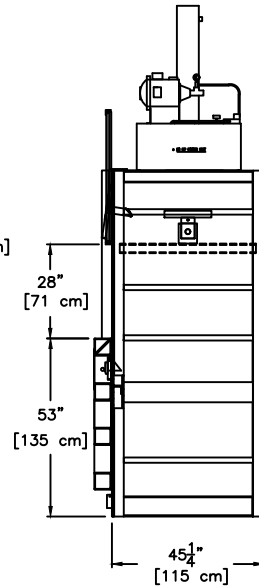

TITLE:

7200HD BALER

DWG. NO: AB404934

ALL DIMENSION AND SPECIFICATIONS ARE FOR REFERENCE ONLY, ACTUAL DIMENSIONS AND PERFORMANCE CHARACTERISTICS MAY VARY.

CONTROL BOX  
SCALE = 2X

GATE  
CLOSED

GATE  
OPEN

RAM  
DOWN

RAM  
UP

SHT 1 OF 2

BP 7-27-11

PTR BALER & COMPACTOR