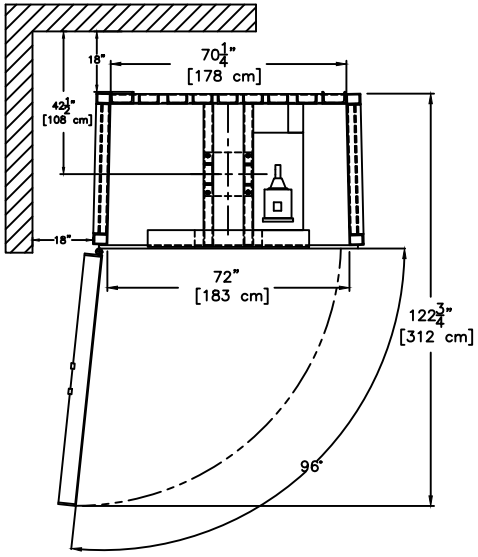

TITLE:

7200HD BALER

DWG. NO: AB404934

ALL DIMENSION AND SPECIFICATIONS ARE FOR REFERENCE ONLY, ACTUAL DIMENSIONS AND PERFORMANCE CHARACTERISTICS MAY VARY.

CONTROL BOX  
SCALE = 2X

GATE  
CLOSED

GATE  
OPEN

RAM  
DOWN