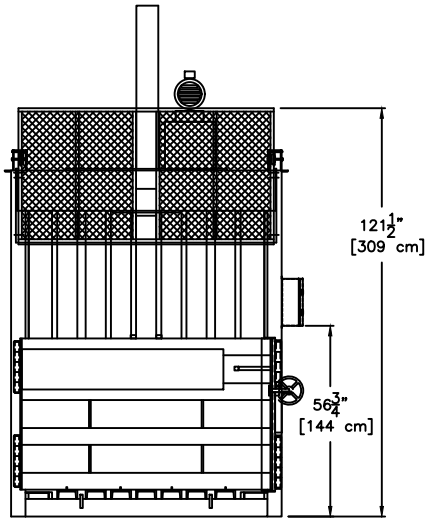

TITLE:

7200HD BALER

DWG. NO: AB404934

ALL DIMENSION AND SPECIFICATIONS ARE FOR REFERENCE ONLY, ACTUAL DIMENSIONS AND PERFORMANCE CHARACTERISTICS MAY VARY.

CONTROL BOX  
SCALE = 2X

GATE  
CLOSED

GATE  
OPEN

RAM  
DOWN

RAM  
UP

SHT 1 OF 2

BP 7-27-11

PTR BALER & COMPACTOR