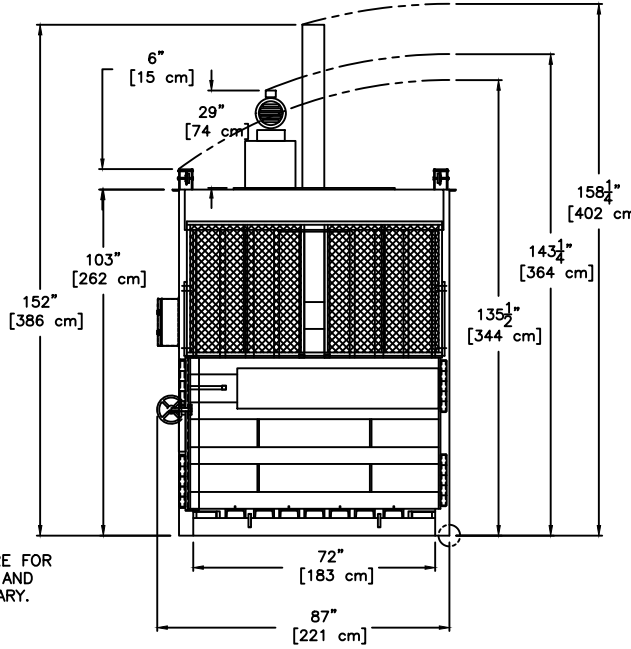

TITLE:

7200HD BALER

DWG. NO: AB404934

ALL DIMENSION AND SPECIFICATIONS ARE FOR REFERENCE ONLY, ACTUAL DIMENSIONS AND PERFORMANCE CHARACTERISTICS MAY VARY.

CONTROL BOX  
SCALE = 2X

GATE  
CLOSED

GATE  
OPEN

RAM  
DOWN

RAM  
UP

SHT 1 OF 2

BP 7-27-11

PTR BALER & COMPACTOR