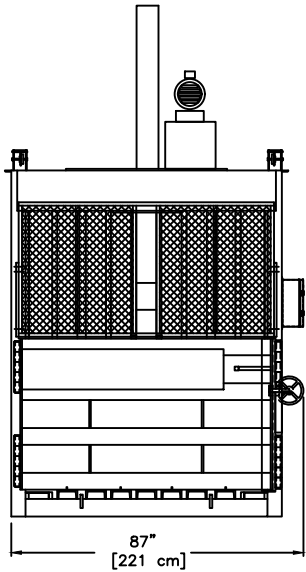

TITLE:

7200HD BALER

DWG. NO: AB404934

ALL DIMENSION AND SPECIFICATIONS ARE FOR REFERENCE ONLY, ACTUAL DIMENSIONS AND PERFORMANCE CHARACTERISTICS MAY VARY.

CONTROL BOX  
SCALE = 2X

GATE  
CLOSED

GATE  
OPEN

RAM  
DOWN

RAM  
UP

SHT 1 OF 2

BP 7-27-11

PTR BALER & COMPACTOR