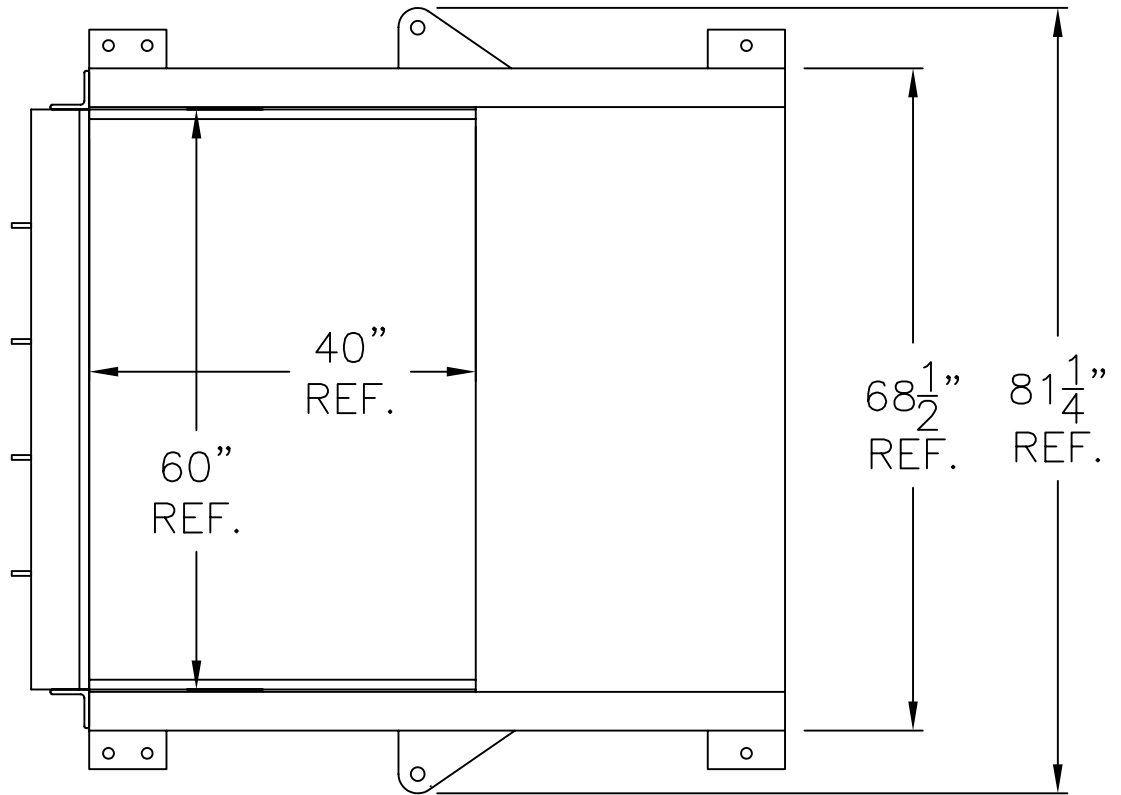

PTR BALER & COMPACTOR

TOP VIEW

SIDE VIEW

STANDARD COLOR: DARK BROWN 13-938

TITLE:

TP-2000SP

DWG. NO: AC402031