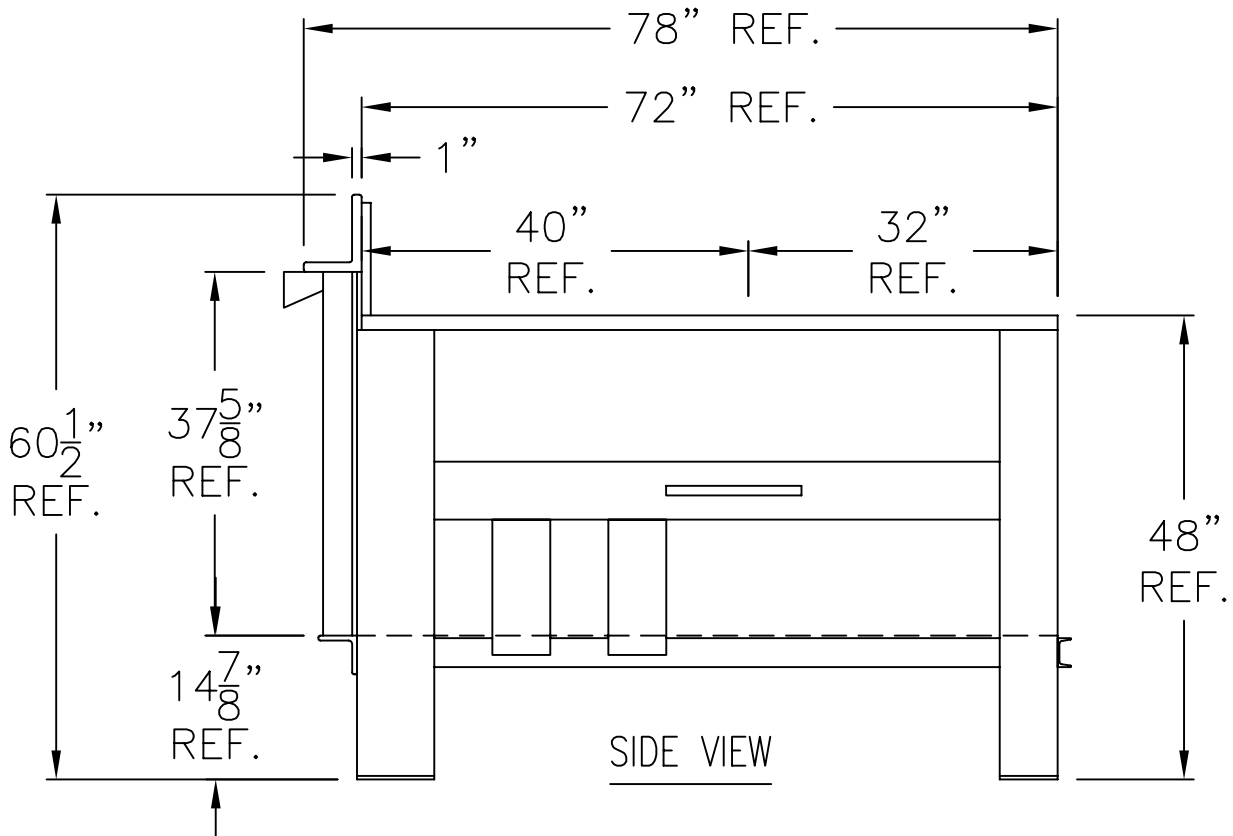

PTR BALER & COMPACTOR

TOP VIEW

SIDE VIEW

STANDARD COLOR: DARK BROWN 13-938

TITLE:

TP-2000SP

DWG. NO: AC402031